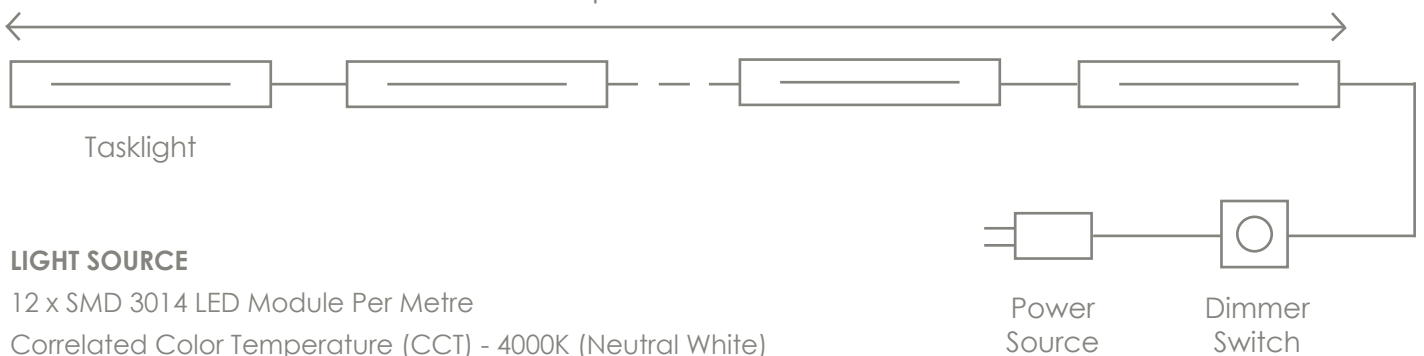

CLUTTER-FREE

By seamlessly integrating the task lighting with the flat panel display mounting, the LCD Tasklight provides a clutter-free workspace for the user.

STATE-OF-THE-ART

Utilising the latest technologies in LED lighting, utmost value in energy saving and product lifespan is achieved without sacrificing quality.

FOCUS WITH FLEXIBILITY

The LCD Tasklight system provides a glare-free focused illumination on the work-surface whilst maintaining flexibility for adjustments to meet user-specific requirements.

TECHNICAL DESCRIPTIONS

Link up to 10 Sections

LIGHT SOURCE

12 x SMD 3014 LED Module Per Metre
Correlated Color Temperature (CCT) - 4000K (Neutral White)
Color Rendering Index (CRI): 80

ELECTRICAL

120- 240v DC Input
12W Output

CONTROLS

Centralised Dimmer
Sectorised Control

MOUNTING

VESA 75
VESA 100
VESA 200

MATERIAL & COLOR

VESA Mounting - Steel
Gooseneck- Steel
Hood - Aluminum
Color - Matt Black