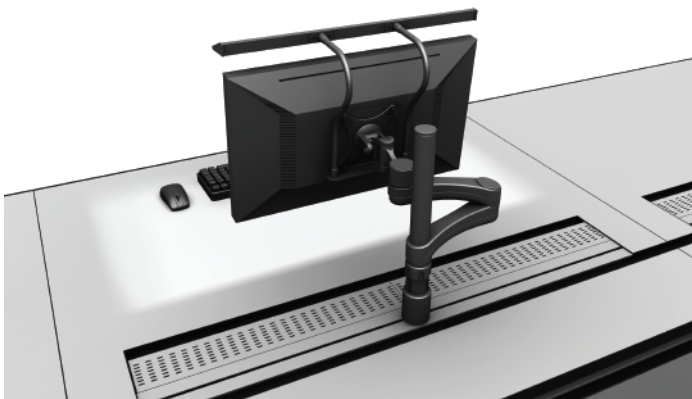

CLUTTER-FREE

By seamlessly integrating the task lighting with the flat panel display mounting, the LCD Tasklight provides a clutter-free workspace for the user.

STATE-OF-THE-ART

Utilising the latest technologies in LED lighting, utmost value in energy saving and product lifespan is achieved without sacrificing quality.

FOCUS WITH FLEXIBILITY

The LCD Tasklight system provides a glare-free focused illumination on the work-surface whilst maintaining flexibility for adjustments to meet user-specific requirements.

TECHNICAL DESCRIPTIONS

Link up to 10 Sections

LIGHT SOURCE

12 x SMD 3014 LED Module Per Metre
Correlated Color Temperature (CCT) - 4000K (Neutral White)
Color Rendering Index (CRI): 80

ELECTRICAL

120- 240v DC Input
12W Output

CONTROLS

Centralised Dimmer
Sectorised Control

MOUNTING

VESA 75
VESA 100
VESA 200

MATERIAL & COLOR

VESA Mounting - Steel
Gooseneck- Steel
Hood - Aluminum
Color - Matt Black