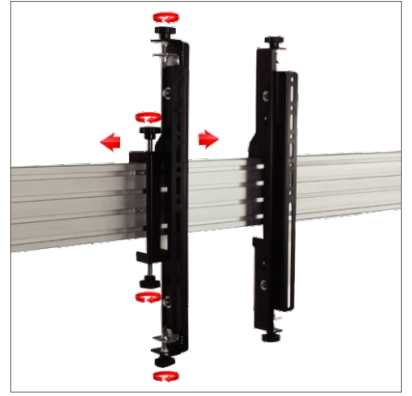

MATRIX VIDEOWALL CONSOLE

INNOVATIVE DESIGN

The MATRIX Videowall Console is a stand-alone modular wall mounting system for video wall installations of any size and allow access to the rear of the screens for servicing and maintenance. The MATRIX Videowall features a contemporary, lightweight yet incredibly strong design with a high-end aesthetic quality and 8-point micro-adjustment for seamless screen alignment.

FEATURES

- Universal design suitable for all sized screens up to 50kg (per screen)
- Can be used in an endless variety of configurations
- High-end aesthetic quality
- Tool-less micro-adjustments at 8 points for seamless display alignment
- Suitable for landscape or portrait mounting
- Can be used to create eye-catching, mosaic style installs
- Multiple rail lengths available (rails can also be joined to create larger installs)
- Safety screws help prevent unauthorised removal of screens

Tool-less micro-adjustment at 8 points for seamless display alignment

SPECIFICATION

| | |
|------------------|-----------|
| Typical LCD Size | 32" - 65" |
| Weight Capacity | 50kg |

Cable management and Power distribution