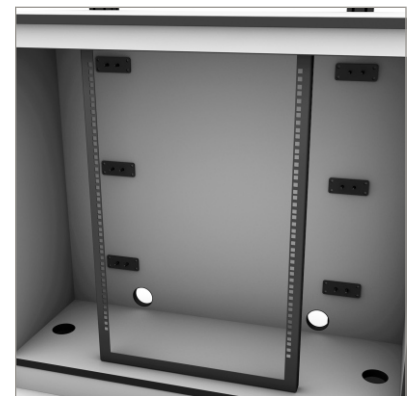

MATRIX VIDEOWALL CONSOLE

INNOVATIVE DESIGN

The MATRIX Videowall Console is a stand-alone modular wall mounting system for video wall installations of any size and allow access to the rear of the screens for servicing and maintenance. The MATRIX Videowall features a contemporary, lightweight yet incredibly strong design with a high-end aesthetic quality and 8-point micro-adjustment for seamless screen alignment.

FEATURES

- Universal design suitable for all sized screens up to 50kg (per screen)
- Can be used in an endless variety of configurations
- High-end aesthetic quality
- Tool-less micro-adjustments at 8 points for seamless display alignment
- Suitable for landscape or portrait mounting
- Can be used to create eye-catching, mosaic style installs
- Multiple rail lengths available (rails can also be joined to create larger installs)
- Safety screws help prevent unauthorised removal of screens

Tool-less micro-adjustment at 8 points for seamless display alignment

SPECIFICATION

| | |
|------------------|-----------|
| Typical LCD Size | 32" - 65" |
| Weight Capacity | 50kg |

Cable management and Power distribution