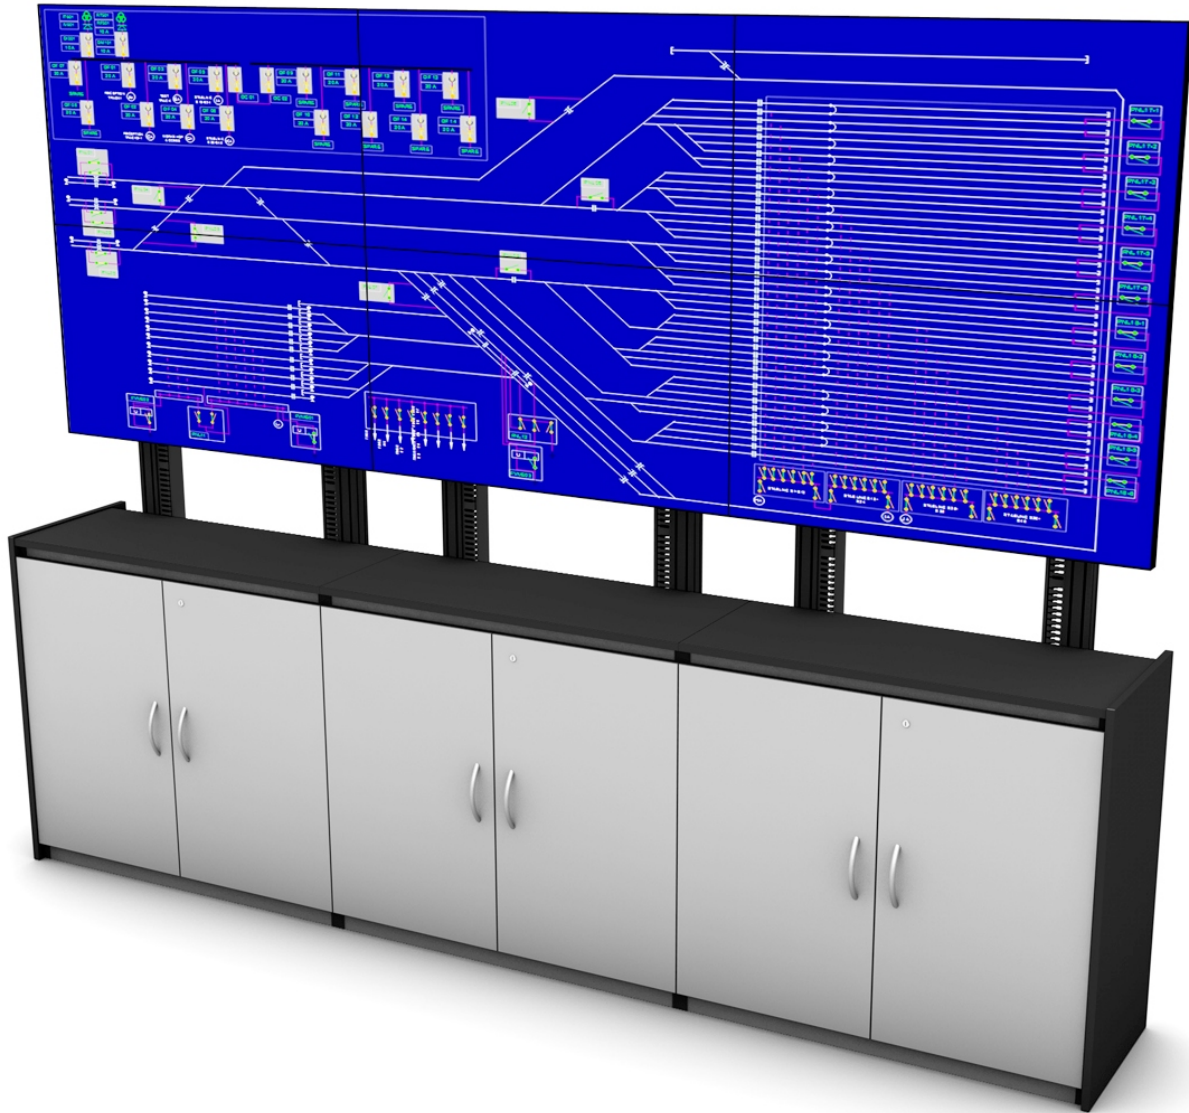

MATRIX VIDEOWALL CONSOLE

INNOVATIVE DESIGN

The MATRIX Videowall Console is a stand-alone modular wall mounting system for video wall installations of any size and allow access to the rear of the screens for servicing and maintenance. The MATRIX Videowall features a contemporary, lightweight yet incredibly strong design with a high-end aesthetic quality and 8-point micro-adjustment for seamless screen alignment.

FEATURES

- Universal design suitable for all sized screens up to 50kg (per screen)
- Can be used in an endless variety of configurations
- High-end aesthetic quality
- Tool-less micro-adjustments at 8 points for seamless display alignment
- Suitable for landscape or portrait mounting
- Can be used to create eye-catching, mosaic style installs
- Multiple rail lengths available (rails can also be joined to create larger installs)
- Safety screws help prevent unauthorised removal of screens

Tool-less micro-adjustment at 8 points for seamless display alignment

SPECIFICATION

| | |
|------------------|-----------|
| Typical LCD Size | 32" - 65" |
| Weight Capacity | 50kg |

Cable management and Power distribution

19" Rackmounting within enclosure