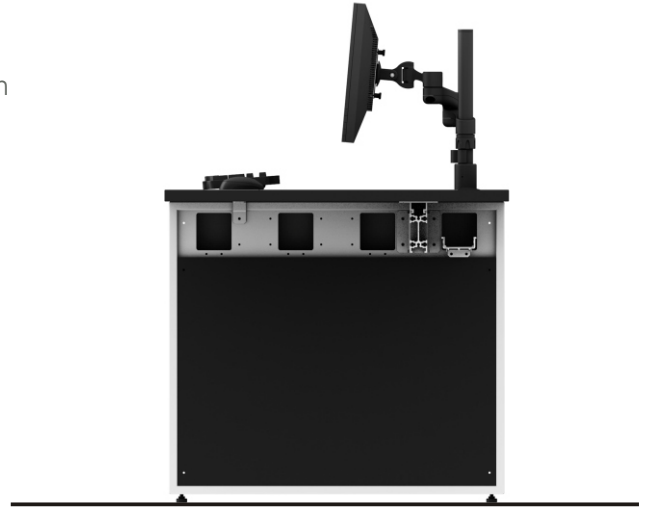

TEKDESK2 CONSOLE

Unlimited Customizability

Utilizing a single basic modular system, the TEKDESK2 Console offers flexibility and options for customization limited only by imagination

Contemporary Aesthetics

The use of high quality materials and finishes ensures a distinguished appearance that stands out from the rest.

Robust Construction

The TEKDESK2 Console utilizes a revolutionary modular system constructed with recyclable gauged sheet steel and precision aluminum extrusions for durability and strength.

Custom Finishing

The TEKDESK2 Console offers a wide variety of exterior designs and finishes to match your mission critical facility.