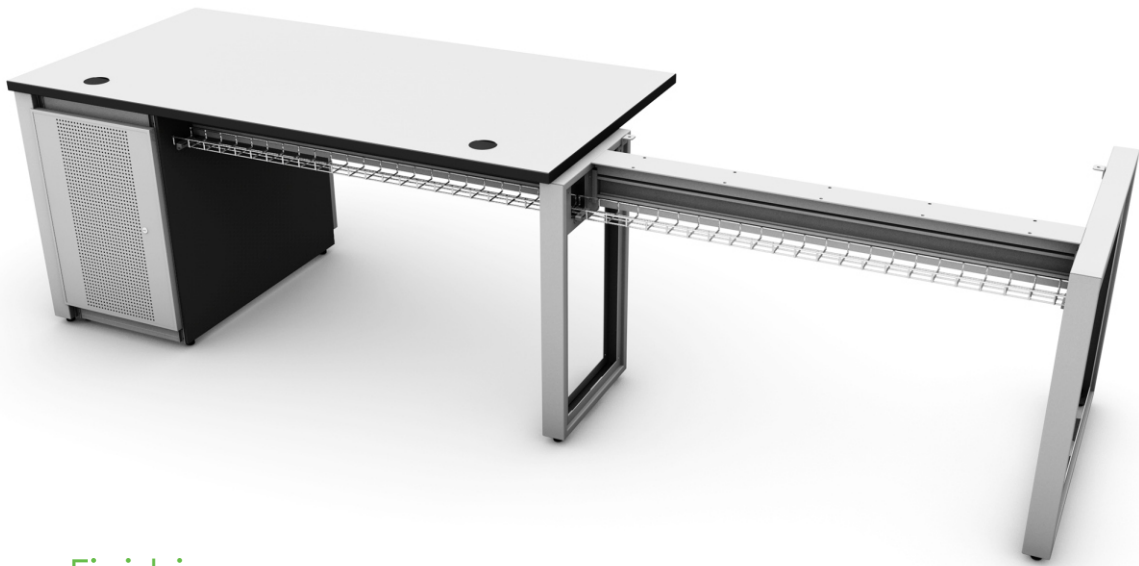

TEKDESK2 CONSOLE

Unlimited Customizability

Utilizing a single basic modular system, the TEKDESK2 Console offers flexibility and options for customization limited only by imagination

Contemporary Aesthetics

The use of high quality materials and finishes ensures a distinguished appearance that stands out from the rest.

Robust Construction

The TEKDESK2 Console utilizes a revolutionary modular system constructed with recyclable gauged sheet steel and precision aluminum extrusions for durability and strength.

Custom Finishing

The TEKDESK2 Console offers a wide variety of exterior designs and finishes to match your mission critical facility.